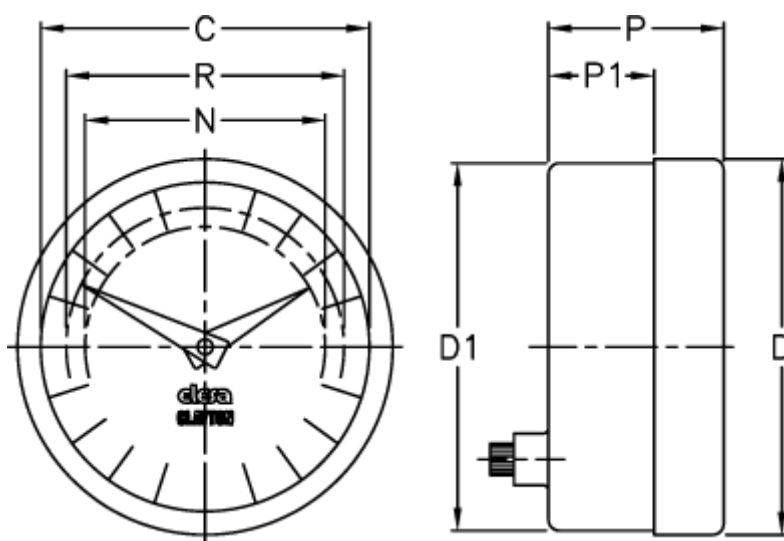

Article number: 2307074001

Description: E+G Positive drive indicator
PA11-0002-D

Measures

C = 42
D = 49.8
d1 = 48.2
N = 30
P = 30
P1 = 23
R = 37